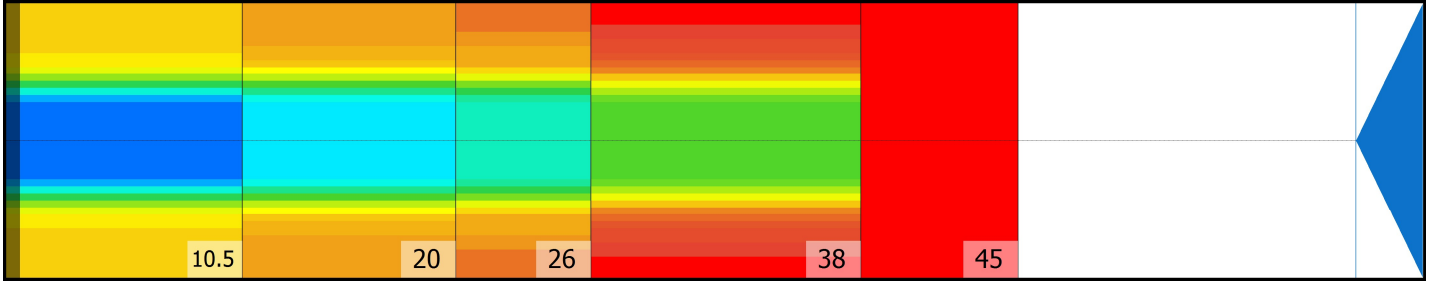

## Zone Configuration

Cleaner Stop

Volume: 22.62

Mode: Clean and Condition

Speed: Max Clean

Start Cleaner Spray: 0 feet

Start Squeegee: 0 feet

Start Conditioning: 6 Inches

Split Pattern: No

Zone 1	Avg	Ratio	Zone 2	Avg	Ratio	Zone 3	Avg	Ratio	Zone 4	Avg	Ratio
Left	20.00	4.45 : 1	Left	15.40	5.00 : 1	Left	12.80	5.23 : 1	Left	5.00	9.20 : 1
Right	20.00	4.45 : 1	Right	15.40	5.00 : 1	Right	12.80	5.23 : 1	Right	5.00	9.20 : 1
Center	89.00		Center	77.00		Center	67.00		Center	46.00	
Zone 5	Avg	Ratio									
Left	0.00	1.00 : 1									
Right	0.00	1.00 : 1									
Center	0.00										