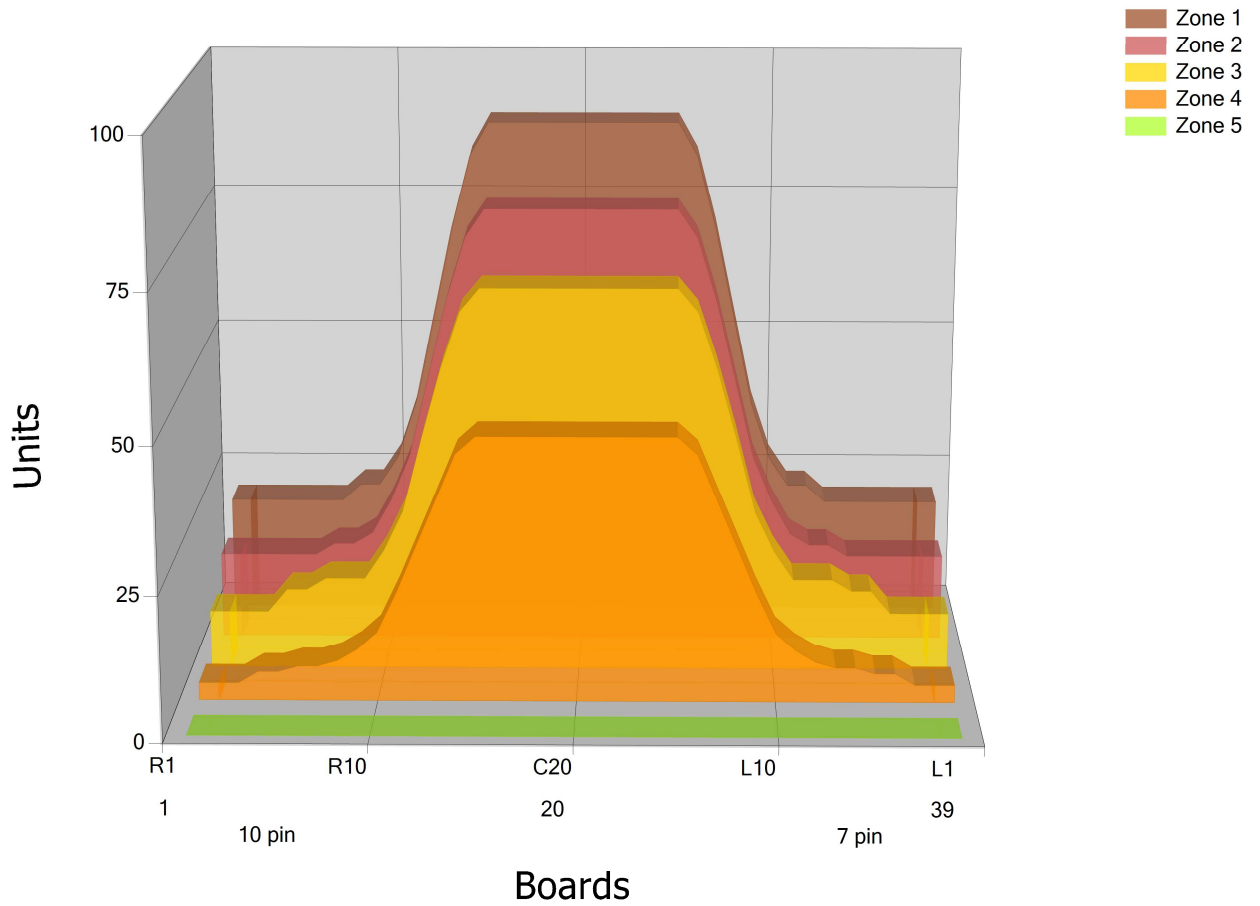

## Zone Configuration

Cleaner Stop

Volume: 22.62

Mode: Clean and Condition

Speed: Max Clean

Start Cleaner Spray: 0 feet

Start Squeegee: 0 feet

Start Conditioning: 6 Inches

Split Pattern: No

Zone 1	Avg	Ratio	Zone 2	Avg	Ratio	Zone 3	Avg	Ratio	Zone 4	Avg	Ratio
Left	20.00	4.45 : 1	Left	15.40	5.00 : 1	Left	12.80	5.23 : 1	Left	5.00	9.20 : 1
Right	20.00	4.45 : 1	Right	15.40	5.00 : 1	Right	12.80	5.23 : 1	Right	5.00	9.20 : 1
Center	89.00		Center	77.00		Center	67.00		Center	46.00	
Zone 5	Avg	Ratio									
Left	0.00	1.00 : 1									
Right	0.00	1.00 : 1									
Center	0.00										

Volume by Board