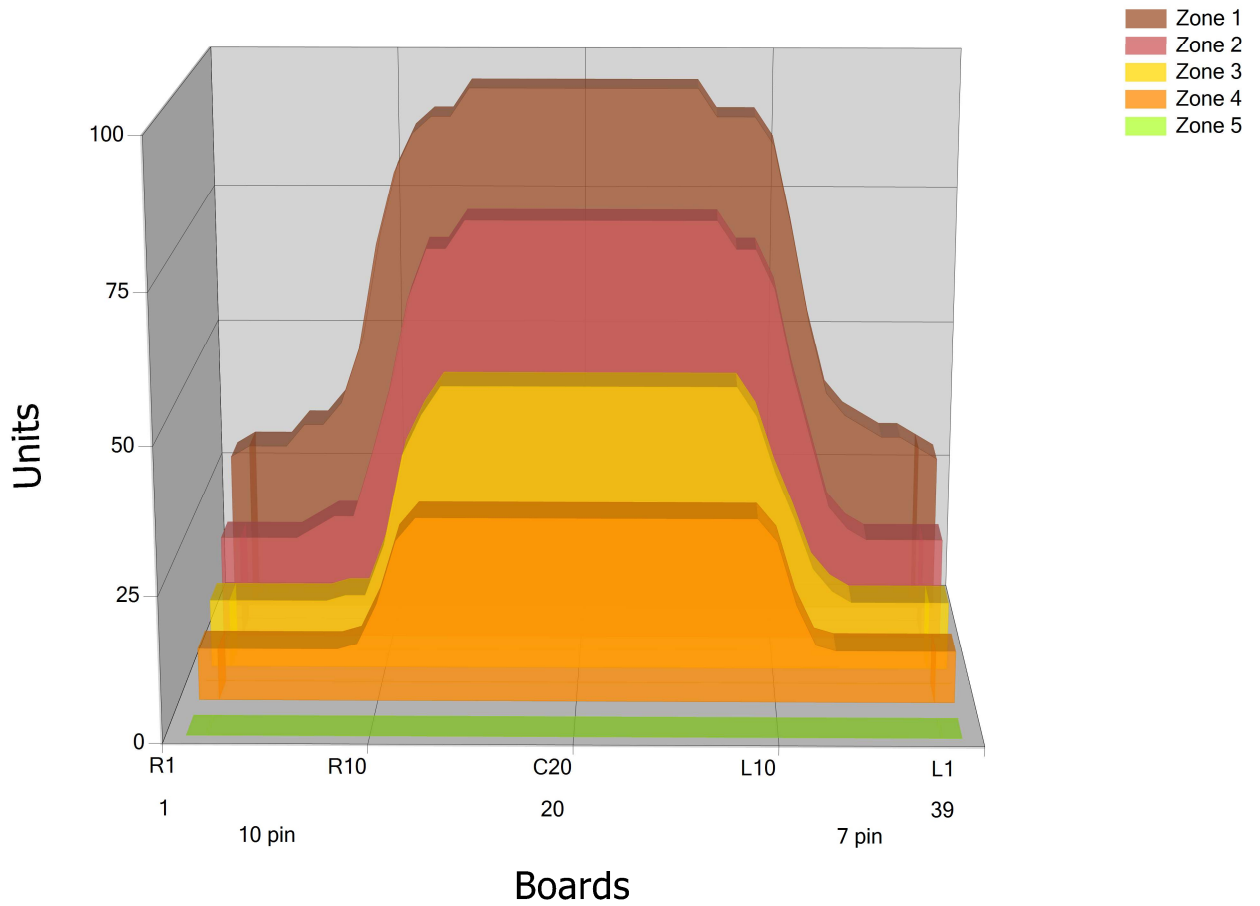

TLN LIIGA 7

Conditioner:

Cleaner:

Zone Configuration

Cleaner Stop

Volume: 28.07

Mode: Clean and Condition

Speed: Max Clean

Start Cleaner Spray: 0 feet

Start Squeegee: 0 feet

Start Conditioning: 6 Inches

Split Pattern: No

Zone 1	Avg	Ratio	Zone 2	Avg	Ratio	Zone 3	Avg	Ratio	Zone 4	Avg	Ratio
Left	34.80	2.73 : 1	Left	19.60	3.83 : 1	Left	12.40	4.03 : 1	Left	9.00	3.56 : 1
Right	33.20	2.86 : 1	Right	19.20	3.91 : 1	Right	12.00	4.17 : 1	Right	9.00	3.56 : 1
Center	95.00		Center	75.00		Center	50.00		Center	32.00	

Zone 5	Avg	Ratio
Left	0.00	1.00 : 1
Right	0.00	1.00 : 1
Center	0.00	

Volume by Board