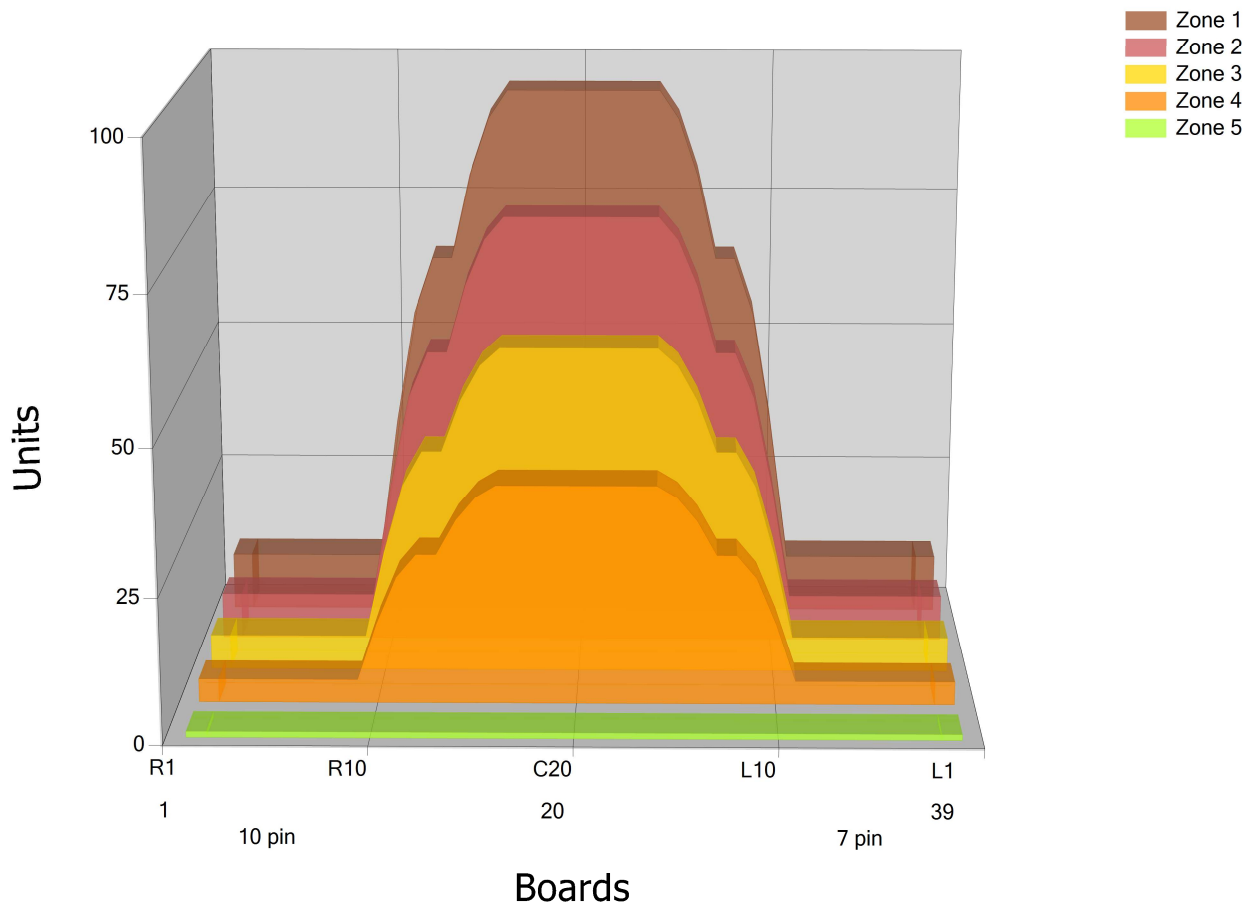

WHITE 1

Conditioner:

Cleaner:

Zone Configuration

Cleaner Stop

Volume: 17.96

Mode: Clean and Condition

Speed: Max Clean

Start Cleaner Spray: 0 feet

Start Squeegee: 0 feet

Start Conditioning: 6 Inches

Split Pattern: No

Zone 1	Avg	Ratio	Zone 2	Avg	Ratio	Zone 3	Avg	Ratio	Zone 4	Avg	Ratio
Left	10.00	9.50 : 1	Left	8.00	9.50 : 1	Left	6.00	9.50 : 1	Left	4.00	9.50 : 1
Right	10.00	9.50 : 1	Right	8.00	9.50 : 1	Right	6.00	9.50 : 1	Right	4.00	9.50 : 1
Center	95.00		Center	76.00		Center	57.00		Center	38.00	
Zone 5	Avg	Ratio									
Left	1.00	1.00 : 1									
Right	1.00	1.00 : 1									
Center	1.00										

Volume by Board