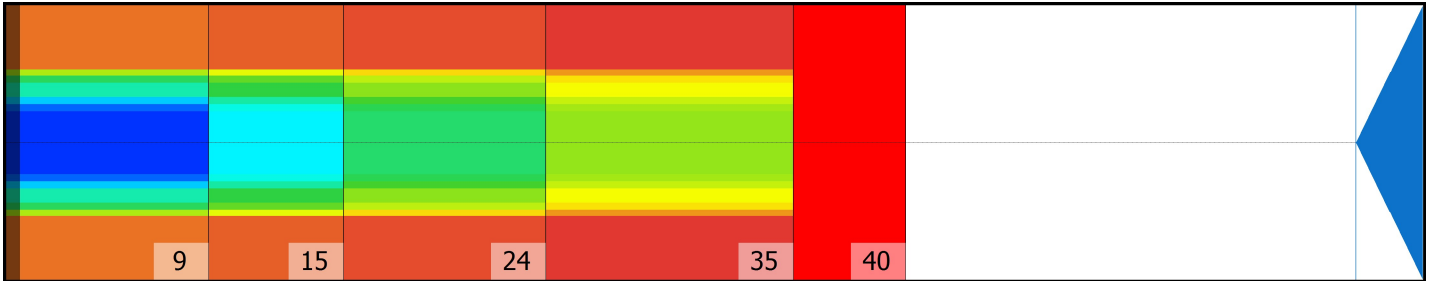

WHITE 1

Conditioner:

Cleaner:

Zone Configuration

Cleaner Stop

Volume: 17.96

Mode: Clean and Condition

Speed: Max Clean

Start Cleaner Spray: 0 feet

Start Squeegee: 0 feet

Start Conditioning: 6 Inches

Split Pattern: No

Zone 1	Avg	Ratio	Zone 2	Avg	Ratio	Zone 3	Avg	Ratio	Zone 4	Avg	Ratio
Left	10.00	9.50 : 1	Left	8.00	9.50 : 1	Left	6.00	9.50 : 1	Left	4.00	9.50 : 1
Right	10.00	9.50 : 1	Right	8.00	9.50 : 1	Right	6.00	9.50 : 1	Right	4.00	9.50 : 1
Center	95.00		Center	76.00		Center	57.00		Center	38.00	
Zone 5	Avg	Ratio									
Left	1.00	1.00 : 1									
Right	1.00	1.00 : 1									
Center	1.00										