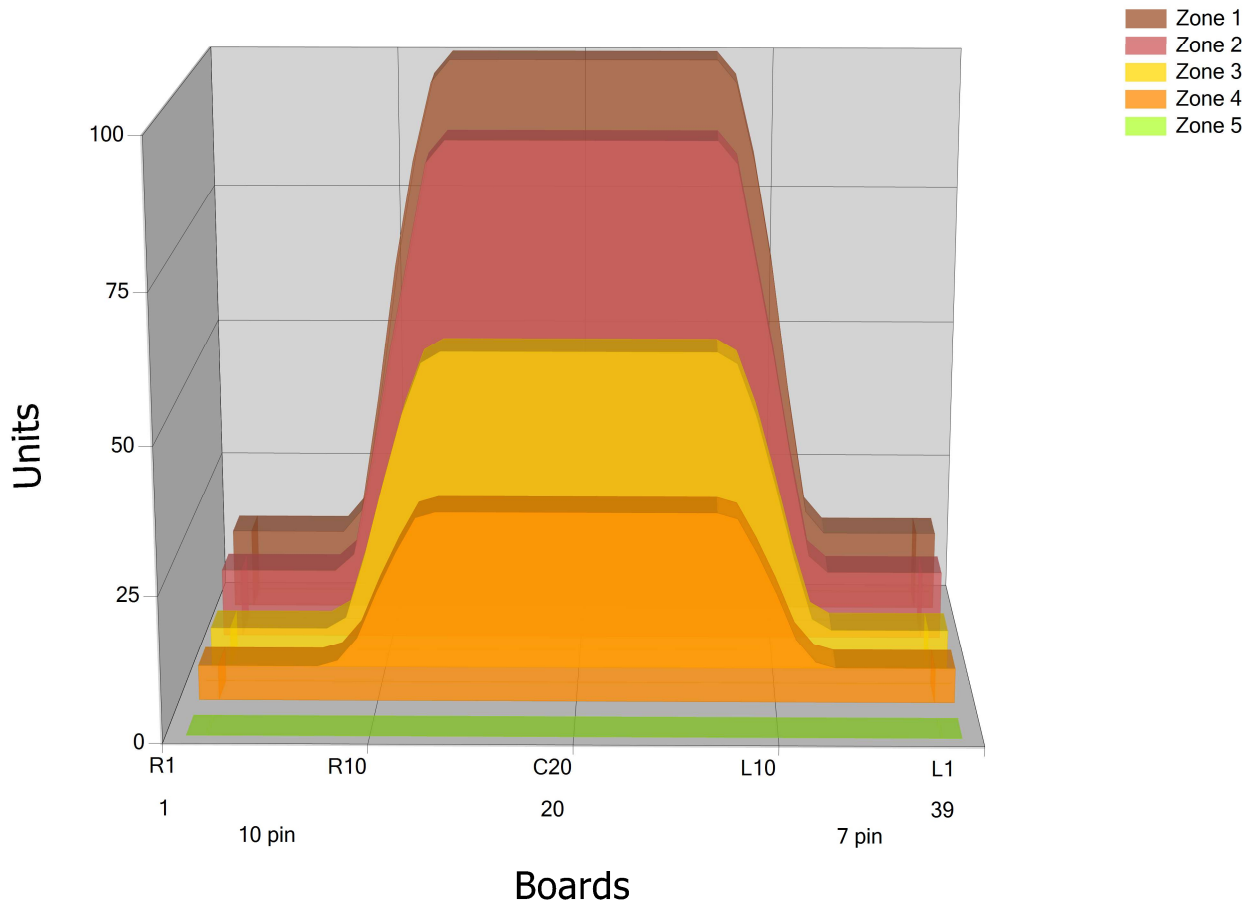

BR7-BB

Conditioner:

Cleaner:

Zone Configuration

Cleaner Stop

Volume: 24.69

Mode: Clean and Condition

Speed: Quick Clean

Start Cleaner Spray: 0 feet

Start Squeegee: 0 feet

Start Conditioning: 6 Inches

Split Pattern: No

Zone 1	Avg	Ratio	Zone 2	Avg	Ratio	Zone 3	Avg	Ratio	Zone 4	Avg	Ratio
Left	14.00	7.14 : 1	Left	12.00	7.42 : 1	Left	7.00	8.00 : 1	Left	6.00	5.50 : 1
Right	14.00	7.14 : 1	Right	12.00	7.42 : 1	Right	7.00	8.00 : 1	Right	6.00	5.50 : 1
Center	100.00		Center	89.00		Center	56.00		Center	33.00	

Zone 5	Avg	Ratio
Left	0.00	1.00 : 1
Right	0.00	1.00 : 1
Center	0.00	

Volume by Board