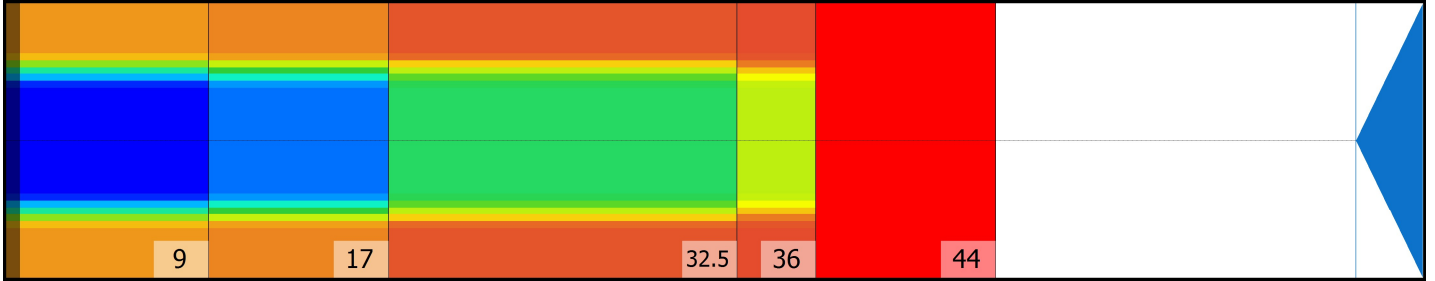

BR7-BB

Conditioner:

Cleaner:

Zone Configuration

Cleaner Stop

Volume: 24.69

Mode: Clean and Condition

Speed: Quick Clean

Start Cleaner Spray: 0 feet

Start Squeegee: 0 feet

Start Conditioning: 6 Inches

Split Pattern: No

Zone 1	Avg	Ratio	Zone 2	Avg	Ratio	Zone 3	Avg	Ratio	Zone 4	Avg	Ratio
Left	14.00	7.14 : 1	Left	12.00	7.42 : 1	Left	7.00	8.00 : 1	Left	6.00	5.50 : 1
Right	14.00	7.14 : 1	Right	12.00	7.42 : 1	Right	7.00	8.00 : 1	Right	6.00	5.50 : 1
Center	100.00		Center	89.00		Center	56.00		Center	33.00	

Zone 5	Avg	Ratio
Left	0.00	1.00 : 1
Right	0.00	1.00 : 1
Center	0.00	

Volume by Board