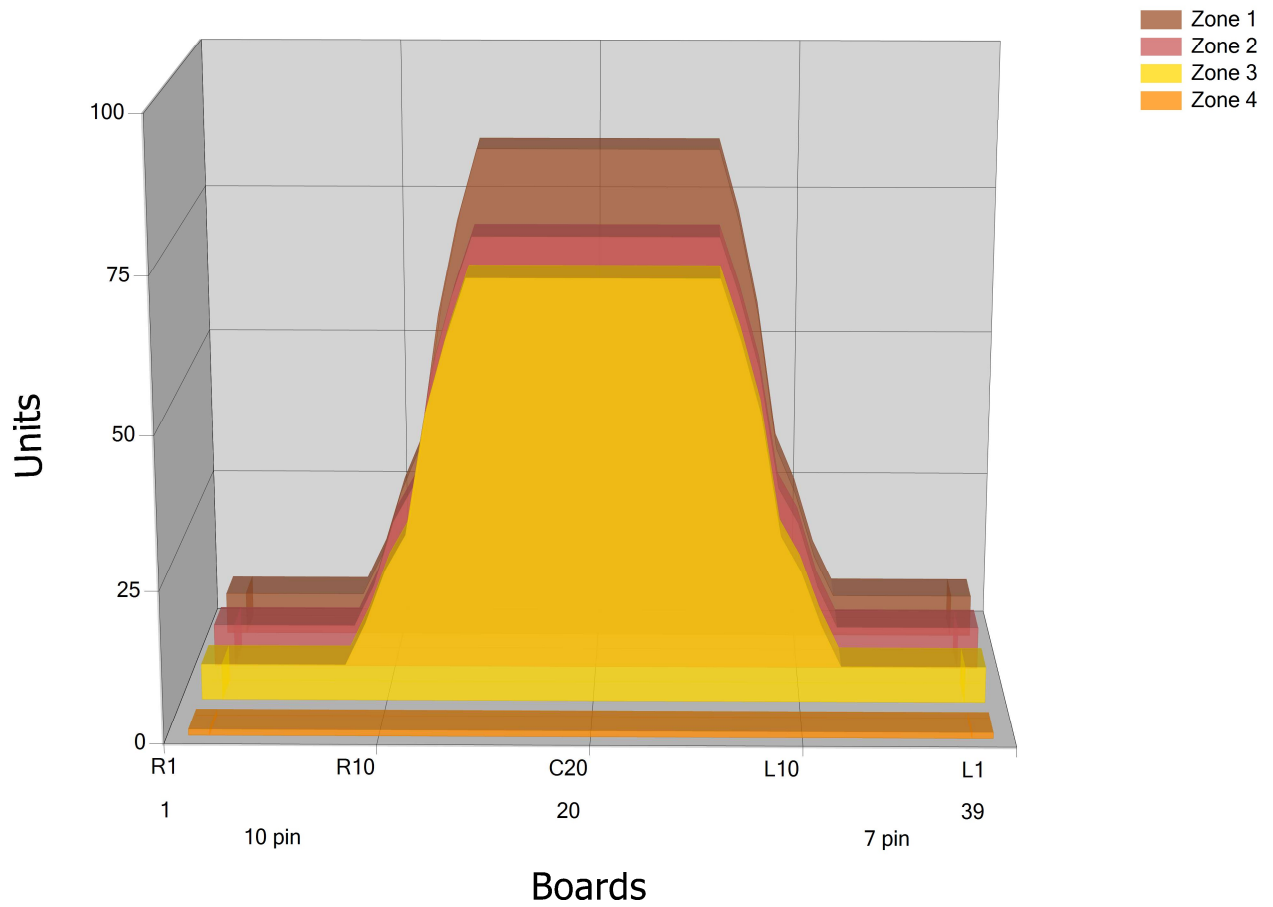

BR3-HS

Conditioner:

Cleaner:

Zone Configuration

Cleaner Stop

Volume: 21.05

Mode: Clean and Condition

Speed: Max Clean

Start Cleaner Spray: 0 feet

Start Squeegee: 0 feet

Start Conditioning: 6 Inches

Split Pattern: No

Zone 1	Avg	Ratio	Zone 2	Avg	Ratio	Zone 3	Avg	Ratio	Zone 4	Avg	Ratio
Left	7.00	12.00 : 1	Left	7.00	10.43 : 1	Left	6.00	11.67 : 1	Left	1.00	1.00 : 1
Right	7.00	12.00 : 1	Right	7.00	10.43 : 1	Right	6.00	11.67 : 1	Right	1.00	1.00 : 1
Center	84.00		Center	73.00		Center	70.00		Center	1.00	

Volume by Board