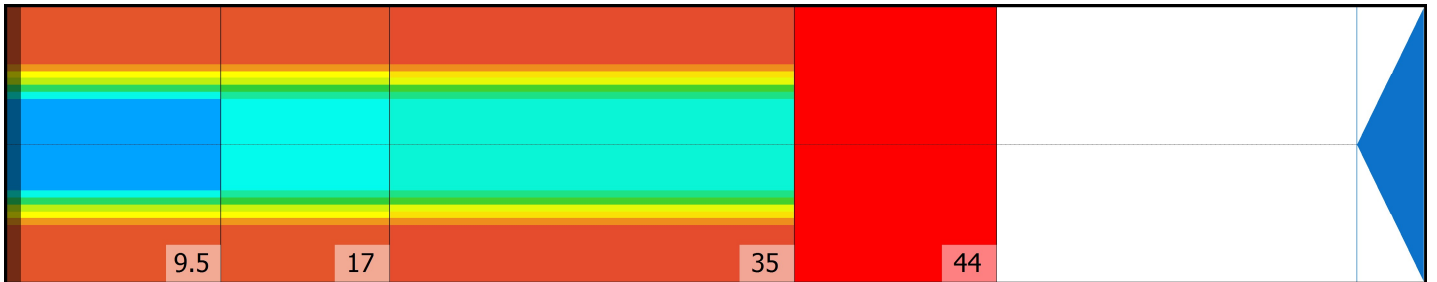

BR3-HS

Conditioner:

Cleaner:

Zone Configuration

Cleaner Stop

Volume: 21.05

Mode: Clean and Condition

Speed: Max Clean

Start Cleaner Spray: 0 feet

Start Squeegee: 0 feet

Start Conditioning: 6 Inches

Split Pattern: No

Zone 1	Avg	Ratio	Zone 2	Avg	Ratio	Zone 3	Avg	Ratio	Zone 4	Avg	Ratio
Left	7.00	12.00 : 1	Left	7.00	10.43 : 1	Left	6.00	11.67 : 1	Left	1.00	1.00 : 1
Right	7.00	12.00 : 1	Right	7.00	10.43 : 1	Right	6.00	11.67 : 1	Right	1.00	1.00 : 1
Center	84.00		Center	73.00		Center	70.00		Center	1.00	