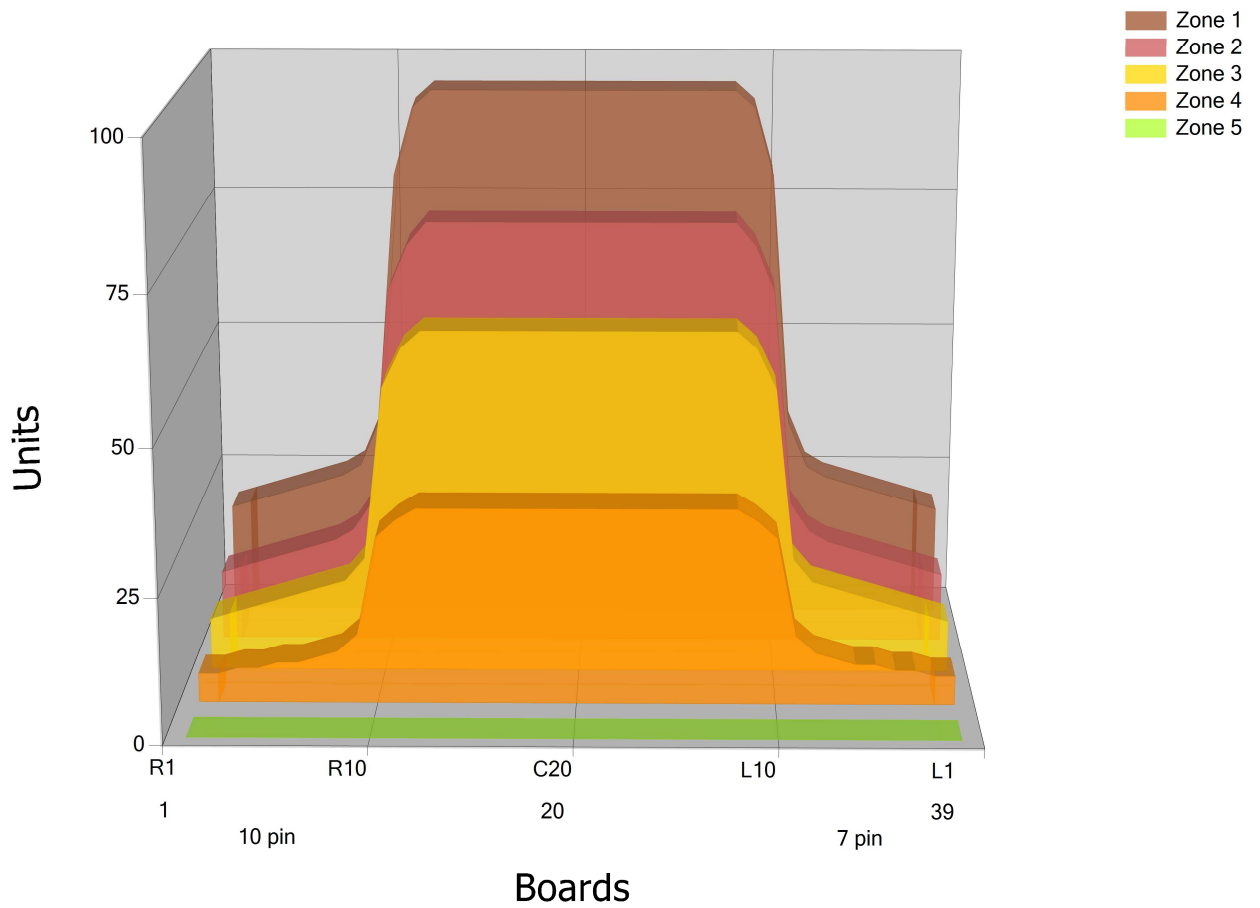

CROWN JEWEL

Conditioner: Logic

Cleaner: MAX10

Zone Configuration

Cleaner Stop

Volume: 22.73

Mode: Clean and Condition

Speed: Max Clean

Start Cleaner Spray: 0 feet

Start Squeegee: 0 feet

Start Conditioning: 6 Inches

Split Pattern: No

Zone 1	Avg	Ratio	Zone 2	Avg	Ratio	Zone 3	Avg	Ratio	Zone 4	Avg	Ratio
Left	23.00	4.13 : 1	Left	16.00	4.69 : 1	Left	13.00	4.62 : 1	Left	6.80	5.00 : 1
Right	23.00	4.13 : 1	Right	16.00	4.69 : 1	Right	13.00	4.62 : 1	Right	6.80	5.00 : 1
Center	95.00		Center	75.00		Center	60.00		Center	34.00	

Zone 5	Avg	Ratio
Left	0.00	1.00 : 1
Right	0.00	1.00 : 1
Center	0.00	

Volume by Board