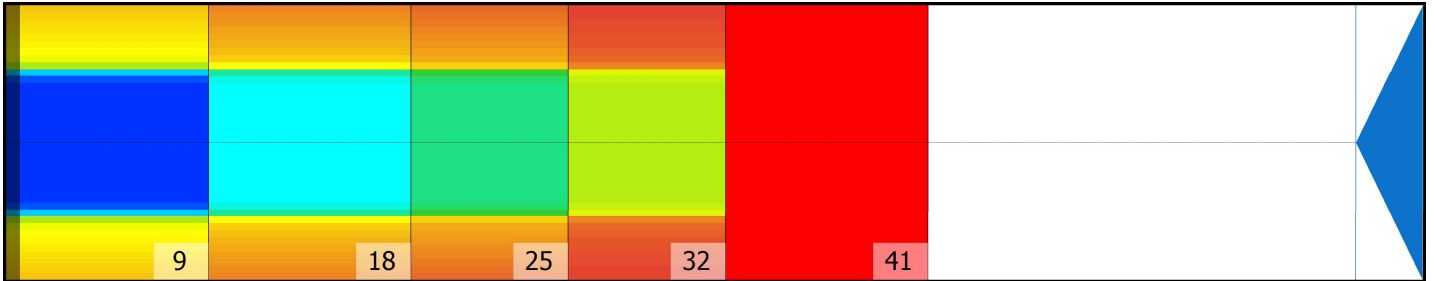

CROWN JEWEL

Conditioner: Logic

Cleaner: MAX10

Zone Configuration

Cleaner Stop

Volume: 22.73

Mode: Clean and Condition

Speed: Max Clean

Start Cleaner Spray: 0 feet

Start Squeegee: 0 feet

Start Conditioning: 6 Inches

Split Pattern: No

Zone 1	Avg	Ratio	Zone 2	Avg	Ratio	Zone 3	Avg	Ratio	Zone 4	Avg	Ratio
Left	23.00	4.13 : 1	Left	16.00	4.69 : 1	Left	13.00	4.62 : 1	Left	6.80	5.00 : 1
Right	23.00	4.13 : 1	Right	16.00	4.69 : 1	Right	13.00	4.62 : 1	Right	6.80	5.00 : 1
Center	95.00		Center	75.00		Center	60.00		Center	34.00	

Zone 5	Avg	Ratio
Left	0.00	1.00 : 1
Right	0.00	1.00 : 1
Center	0.00	

Volume by Board